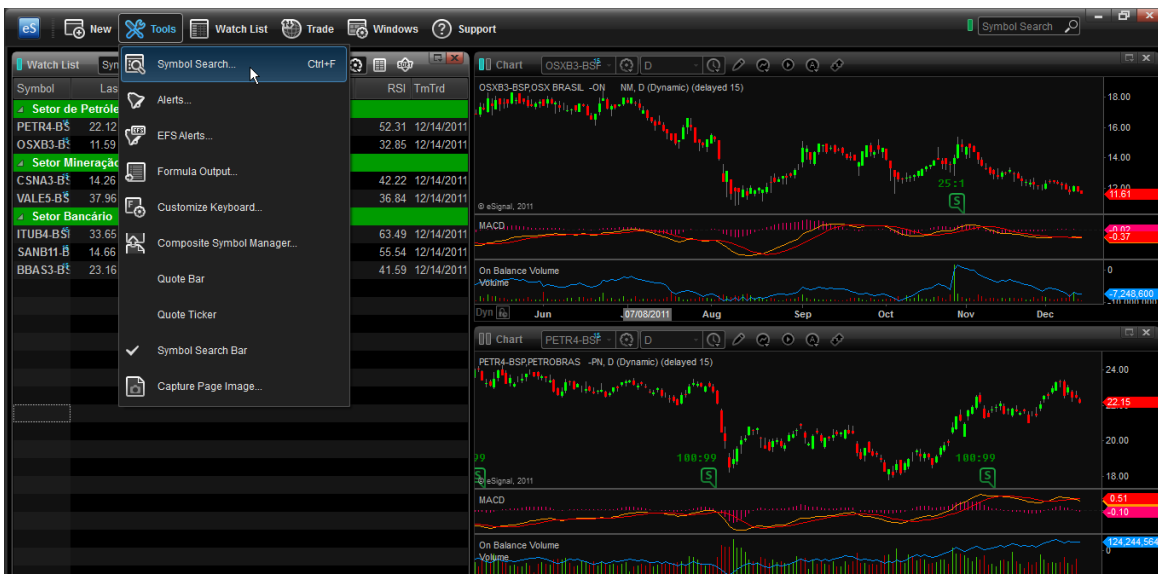

Busca pelos Códigos

Códigos dos ativos: como encontrar?

Nesse tutorial você irá aprender como utilizar a Ferramenta de Busca do eSignal.

PROCEDIMENTO:

Nas imagens abaixo siga o mouse.

Digite o código do ativo Escolha o Mercado Escolha uma Bolsa Clique na seta para completar sua busca

Symbol	CUSIP	Type	Exchange	Description
ANW	Y0017S102	Stock	NYSE	AEGEAN MARINE PETROLEUM NETWRK
APC12-NB	032511AT4	Stock	NB	ANADARKO PETROLEUM 6.125% NT 1
APC12A-NB	032511AU1	Stock	NB	ANADARKO PETROLEUM 5% SR NT 01
APC14-NB	032511BD8	Stock	NB	ANADARKO PETROLEUM 7.625% SNR
APC14A-NB	032511BE6	Stock	NB	ANADARKO PETROLEUM 5.75% SNR N
APC16-NB	032511AX5	Stock	NB	ANADARKO PETROLEUM 5.95% SR NT
APC17-NB	032511BH9	Stock	NB	ANADARKO PETROLEUM 6.375% BDS
APC19-NB	032511BC0	Stock	NB	ANADARKO PETROLEUM 8.7% SNR NT
APC19A-NB	032511BF3	Stock	NB	ANADARKO PETROLEUM 6.95% SNR N
APC29-NB	032511AN7	Stock	NB	ANADARKO PETROLEUM 7.2% DEB 15
APC36-NB	032511AY3	Stock	NB	ANADARKO PETROLEUM 6.45% SNR 1
APC40-NB	032510AC3	Stock	NB	ANADARKO PETROLEUM 6.2% BDS 15
APC96-NB	032511AJ6	Stock	NB	ANADARKO PETROLEUM 7.73% NTS 1
APC96A-NB	032511AK3	Stock	NB	ANADARKO PETROLEUM 7.25% DEB 1
BRY14-NB	085789AD7	Stock	NB	BERRY PETROLEUM 10.25% BDS 01/
BRY16-NB	085789AC9	Stock	NB	BERRY PETROLEUM 8.25% SR SUB N
CPE16-NB	13123XAQ5	Stock	NB	CALLON PETROLEUM 13% SNR NT 15