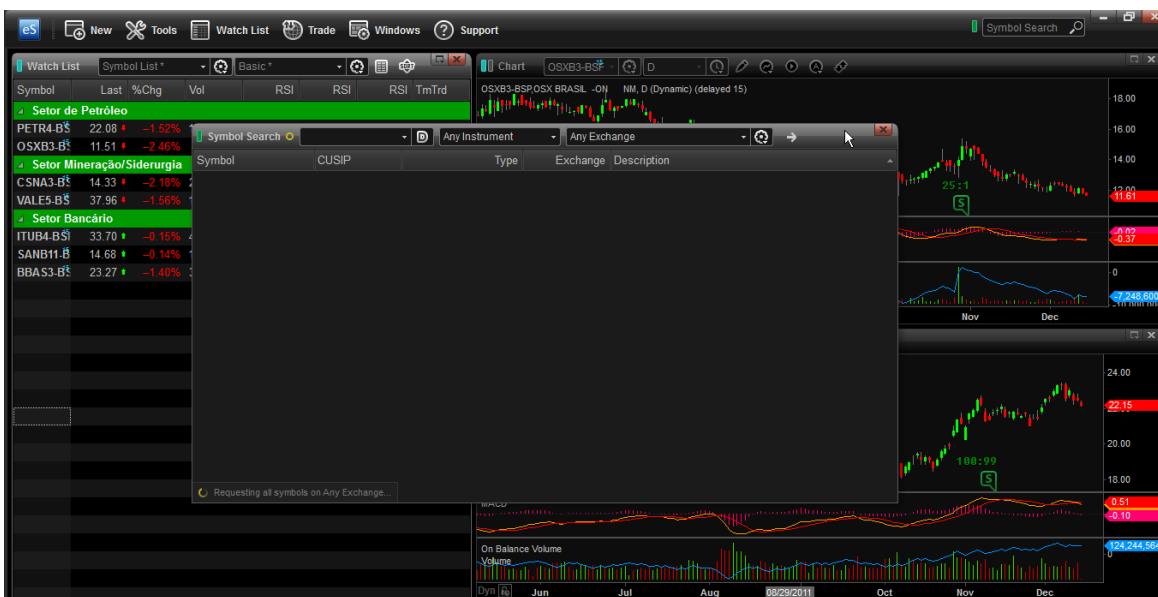

Busca pelos Códigos

Códigos dos ativos: como encontrar?

Nesse tutorial você irá aprender como utilizar a Ferramenta de Busca do eSignal.

PROCEDIMENTO:

Nas imagens abaixo siga o mouse.

Digite o código do ativo Escolha o Mercado Escolha uma Bolsa Clique na seta para completar sua busca

Symbol	CUSIP	Type	Exchange	Description
ANW	Y0017S102	Stock	NYSE	AEGEAN MARINE PETROLEUM NETWRK
APC12-NB	032511AT4	Stock	NB	ANADARKO PETROLEUM 6.125% NT 1
APC12A-NB	032511AU1	Stock	NB	ANADARKO PETROLEUM 5% SR NT 01
APC14-NB	032511BD8	Stock	NB	ANADARKO PETROLEUM 7.625% SNR
APC14A-NB	032511BE6	Stock	NB	ANADARKO PETROLEUM 5.75% SNR N
APC16-NB	032511AX5	Stock	NB	ANADARKO PETROLEUM 5.95% SR NT
APC17-NB	032511BH9	Stock	NB	ANADARKO PETROLEUM 6.375% BDS
APC19-NB	032511BC0	Stock	NB	ANADARKO PETROLEUM 8.7% SNR NT
APC19A-NB	032511BF3	Stock	NB	ANADARKO PETROLEUM 6.95% SNR N
APC29-NB	032511AN7	Stock	NB	ANADARKO PETROLEUM 7.2% DEB 15
APC36-NB	032511AY3	Stock	NB	ANADARKO PETROLEUM 6.45% SNR 1
APC40-NB	032510AC3	Stock	NB	ANADARKO PETROLEUM 6.2% BDS 15
APC96-NB	032511AJ6	Stock	NB	ANADARKO PETROLEUM 7.73% NTS 1
APC96A-NB	032511AK3	Stock	NB	ANADARKO PETROLEUM 7.25% DEB 1
BRY14-NB	085789AD7	Stock	NB	BERRY PETROLEUM 10.25% BDS 01/
BRY16-NB	085789AC9	Stock	NB	BERRY PETROLEUM 8.25% SR SUB N
CPE16-NB	13123XAQ5	Stock	NB	CALLON PETROLEUM 13% SNR NT 15